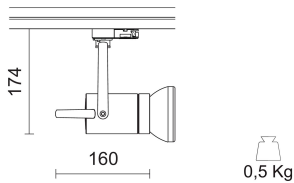

Drim

Design: Studio Tecnico Ivela

IP 20

Product Code

738-0163-52
On demand

Color

Silver
Yes

General specifications

Product type	Track lights
Mounting type	LKM 3-phase track
Mounting location	Ceiling
Indoor/Outdoor light	Indoor
Description	For 3-phase tracks LKM.
Applications	Shops , Windows , Display areas

Lighting specifications

i Stated L.O.R. and delivered lumens values are related to standard beam angle versions

Lamp description	IPAR30 E27 max 100W
Watt source (W)	100
Lamp type	IPAR30
Lamp holder	E27

Physical specifications

Body	Body and bracket in die-cast aluminium
Finishing	Polyester painted

Electrical specifications

Voltage (V)	250
Frequency (Hz)	50/60

Optical specifications

Light distribution	Symmetric
Emission	Direct

Weight and dimension

Height (mm)	174
Width (mm)	160
Weight (Kg)	0.5

Power tolerance $\pm 5\%$ - Luminous flux tolerance $\pm 5\%$ - Measurement uncertainty $\pm 10\%$ - Ta: 25°C